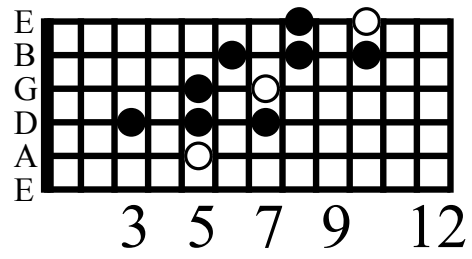

D Mineur Pentatonisch Diagonaal

Musical notation for the first phrase of the D minor pentatonic scale in diagonal position. The top staff is a treble clef with a G-clef. The bottom staff is a guitar TAB with strings T, A, B. The notes are: D (3), E (1), F (3), G (3), A (1), B (3), C (1), D (3), E (3), F (1), G (3).

Musical notation for the second phrase of the D minor pentatonic scale in diagonal position. The top staff is a treble clef with a G-clef. The bottom staff is a guitar TAB with strings T, A, B. The notes are: G (3), F (1), E (3), D (1), C (1), B (3), A (1), G (3), F (1), E (1), D (3).