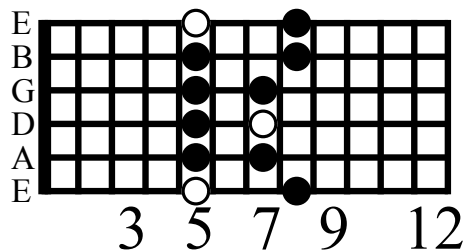

Pentatonische Toonladders

Rene Schols

A mineur Pentatonisch

1.

3 1 3 1 4 1

TAB 7 5 7 5 8 5 8 5 7 5 7 5

2.

1 4 1 3 1 3

TAB 5 8 5 7 5 7 5 7 5 8 5

3.

1 4 1 3 1 3 1 3 1 4 1

TAB 5 8 5 7 5 7 5 7 5 8 5 8 5 7 5 7 5 7 5 8 5