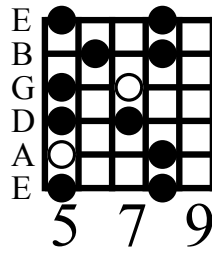

D Mineur Pentatonisch

Musical notation for D minor pentatonic scale. The top staff shows a treble clef with notes and fingering numbers: 1, 4, 1, 3, 1, 3. The bottom staff shows a guitar TAB with fret numbers: 5, 8, 5, 7, 5, 7, 5, 8, 5.