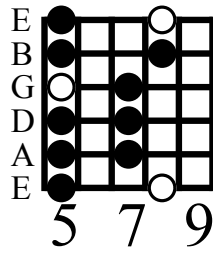

C majeur Pentatonisch

First system of music for C major Pentatonic scale. The top staff shows the melodic line in treble clef. The bottom staff shows the guitar tablature (TAB) with fret numbers 5, 7, 5, 8, 5, 8, 5, 8, 5, 7, and 5.

Second system of music for C major Pentatonic scale. The top staff shows the melodic line in treble clef. The bottom staff shows the guitar tablature (TAB) with fret numbers 8, 5, 7, 5, 7, 5, 7, 5, 7, 5, and 8.

Third system of music for C major Pentatonic scale. The top staff shows the melodic line in treble clef. The bottom staff shows the guitar tablature (TAB) with fret numbers 8, 5, 7, 5, 7, 5, 7, 5, 8, 5, 8, 5, 7, 5, 7, 5, and 8.