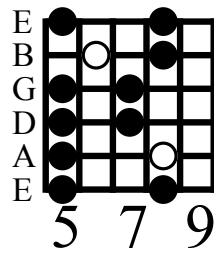

F majeur Pentatonisch

Musical notation for F major pentatonic scale. The top staff shows a treble clef with notes and fingering numbers: 4, 1, 3, 1, 3, 2. The bottom staff shows a guitar TAB with fret numbers: 8, 5, 7, 5, 7, 6, 7, 5, 7, 5, 8.