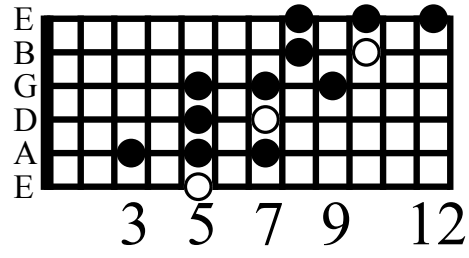

Third system of music for C major Pentatonic scale. The top staff shows the melodic line in treble clef. The bottom staff shows the guitar tablature (TAB) with fret numbers 8, 5, 7, 5, 7, 5, 7, 5, 8, 5, 8, 5, 7, 5, 7, 5, and 8.

### D Mineur Pentatonisch

Musical notation for D minor pentatonic scale. The top staff shows a treble clef with notes and fingering numbers: 1, 4, 1, 3, 1, 3. The bottom staff shows a guitar TAB with fret numbers: 5, 8, 5, 7, 5, 7, 5, 8, 5.

### A Mineur Pentatonisch Diagonaal

Musical notation for the first phrase of the A minor pentatonic scale in diagonal form. The notation includes a treble clef, a single melodic line, and a guitar tablature line. The tablature line is labeled T, A, B. The fingering sequence is: 3, 1, 3, 3, 1, 3, 1, 3, 3, 1, 3, 1, 3, 3. The fret numbers are: 5, 3, 5, 7, 5, 7, 5, 7, 9, 8, 10, 8, 10, 12.

Musical notation for the second phrase of the A minor pentatonic scale in diagonal form. The notation includes a treble clef, a single melodic line, and a guitar tablature line. The tablature line is labeled T, A, B. The fingering sequence is: 3, 1, 1, 3, 1, 3, 1, 1, 3, 1, 3, 1, 1, 3. The fret numbers are: 12, 10, 8, 10, 8, 9, 7, 5, 7, 5, 7, 5, 3, 5.